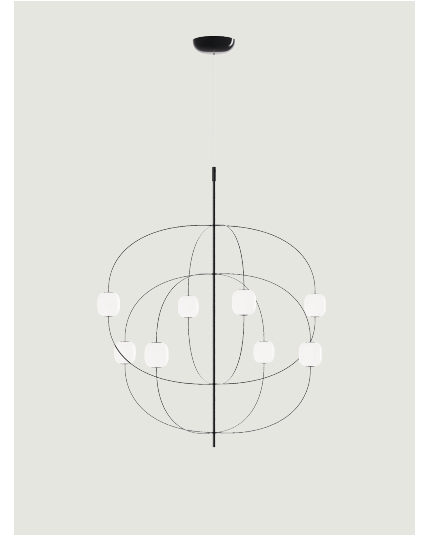

Axia,
Design by Vittorio Venezia&Carolina Martinelli

Model Axia

Axia is a stand-alone suspension lamp with a striking presence that reinterprets the archetype of the chandelier in a contemporary key, with a subtle and continuous design in which light, technology and decorative elements merge into a small system of order and freedom. It has a central axis that acts as a conductor and feeds the arms that branch out like interconnected elements: thus, the light is no longer bound to a cable but flows within the structure itself, enhancing the visual purity of the design. Available in a single size and in Glossy Bronze and Black Chrome finishes, Axia is minimalist yet highly striking, even when switched off. It fits naturally into residential settings, above dining tables or in spacious living rooms, but also in contract and hospitality spaces. The high and uniform light output amplifies the perception of a soft and comfortable light that embraces the space.

Axia

Light source

LED
 2700 K
 3510 lm
 24 V
 CRI 90
 MacAdam 3-Step

LED
 3000 K
 3570 lm
 24 V
 CRI 90
 MacAdam 3-Step

LED and driver included

Structure

 Black Chrome
 Glossy Bronze

Code 2700 K

25121 2227
 25121 4627

Code 3000 K

25121 2230
 25121 4630

Net weight: 2.65 kg

Parcels: 1

IP20

TRIAC

Dim 0-10V