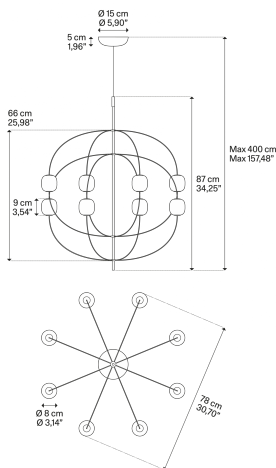

Axia

Light source

LED
2700 K
3510 lm
24 V
CRI 90
MacAdam 3-Step

LED
3000 K
3570 lm
24 V
CRI 90
MacAdam 3-Step

LED and driver included

Structure

Black Chrome
Glossy Bronze

Code 2700 K

25121 2227
25121 4627

Code 3000 K

25121 2230
25121 4630

Net weight: 2.65 kg

Parcels: 1

IP20

TRIAC

Dim 0-10V

220-240V

DALI
CONTROLLABLE

Energy efficiency class

D