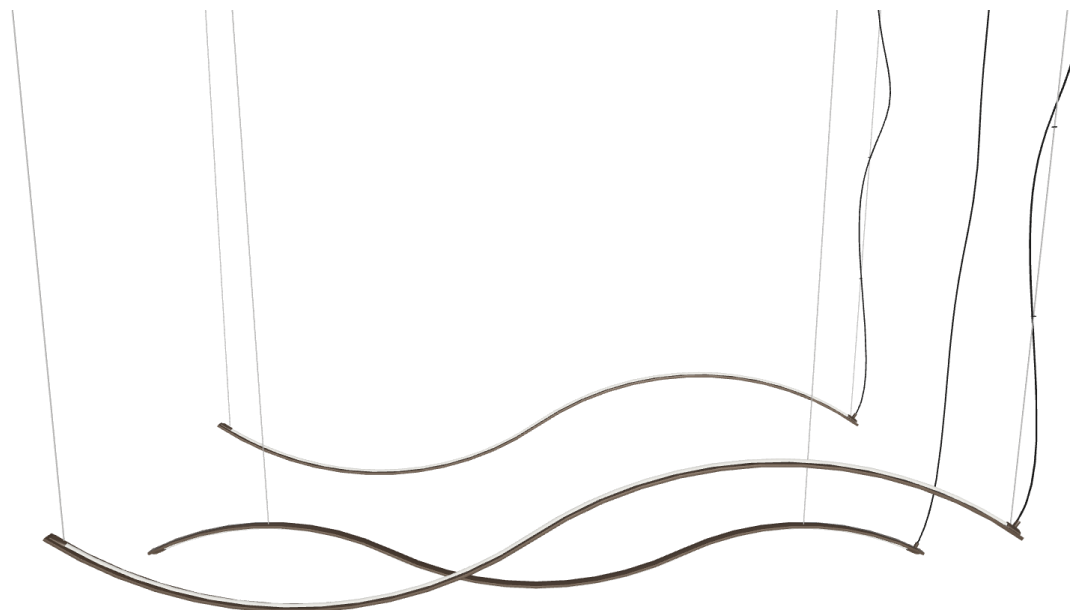

BONTEMPI

Infinity 56.64

Size

L 179 x W 40 (min) x H 28 (min) cm

Description

Triple pendant lamps with dark brass structure and rose

BONTEMPI

Infinity 56.63

Size

L 179 x W 40 (min) x H 28 (min) cm

Description

Triple pendant lamps with dark brass structure and rose

BONTEMPI

Infinity 56.62

Size

L 179 x W 30 (min) x H 28 (min) cm

Description

Double pendant lamp with dark brass structure and rose

BONTEMPI

Infinity 56.61

Size

L 175 x W 3 x H 28 cm

Description

Single pendant lamp with dark brass structure and rose

BONTEMPI

Infinity 56.60

Size

L 179 x W 3 x H 15 cm

Description

Single pendant lamp with dark brass structure and rose