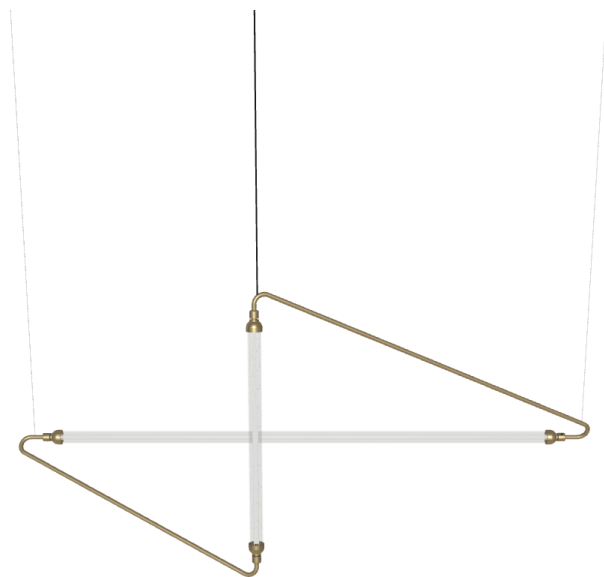

BONTEMPI

Astra 56.66

Size

L 137 x W 64 x H 26

Description

Pendant lamp with double ribbed tube

BONTEMPI

Astra 56.65

Size

L 137 x W 64 x H 25

Description

Pendant lamp with single ribbed tube