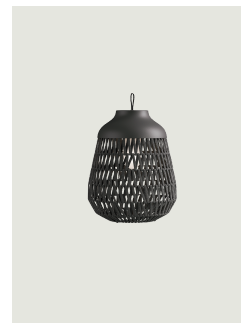

### Model Stitch Small Wall

Stitch is a family of outdoor lanterns with a strong decorative character that evokes the feeling of summer and the light emotions associated with a beach at sunset. Inspired by the world of weaving and materials, it recalls the elegant gesture of basting – used to join fabric pieces with temporary stitches before sewing them permanently.

### Options of Stitch

Stitch Large

Stitch Medium Ceiling

Stitch Medium Suspension

Stitch Medium Table - Floor

Stitch Mega