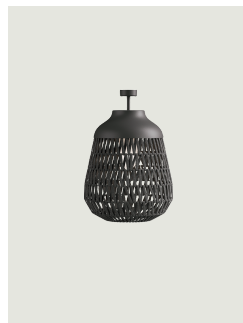

Stitch Medium Ceiling