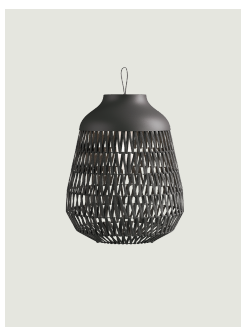

Options of Stitch

Stitch Large