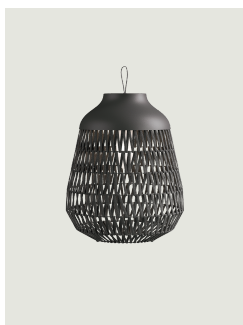

Options of Stitch

Stitch Large