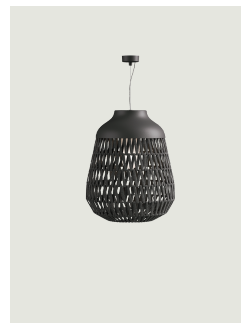

Stitch Medium Suspension