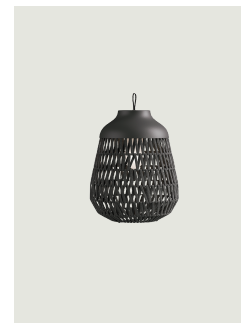

### Model Stitch Small Wall

Stitch is a family of outdoor lanterns with a strong decorative character that evokes the feeling of summer and the light emotions associated with a beach at sunset. Inspired by the world of weaving and materials, it recalls the elegant gesture of basting – used to join fabric pieces with temporary stitches before sewing them permanently.

### Options of Stitch

Stitch Large

Stitch Medium Ceiling

Stitch Medium Suspension

Stitch Medium Table - Floor

Stitch Mega