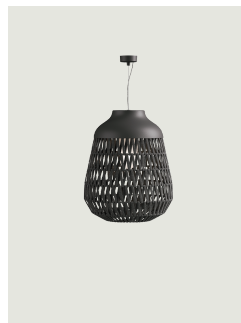

Stitch Medium Suspension