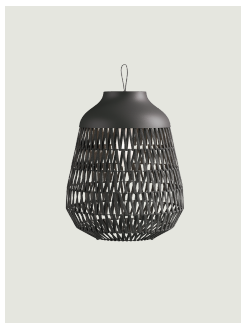

Options of Stitch

Stitch Large