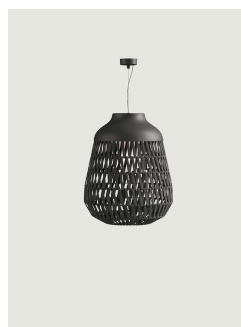

Stitch Medium Suspension