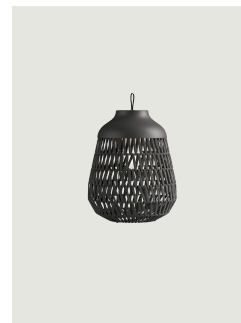

### Model Stitch Small Wall

Stitch is a family of outdoor lanterns with a strong decorative character that evokes the feeling of summer and the light emotions associated with a beach at sunset. Inspired by the world of weaving and materials, it recalls the elegant gesture of basting – used to join fabric pieces with temporary stitches before sewing them permanently.

### Options of Stitch

Stitch Large

Stitch Medium Ceiling

Stitch Medium Suspension

Stitch Medium Table - Floor

Stitch Mega

### Model Stitch Small Table - Floor

Stitch is a family of outdoor lanterns with a strong decorative character that evokes the feeling of summer and the light emotions associated with a beach at sunset. Inspired by the world of weaving and materials, it recalls the elegant gesture of basting – used to join fabric pieces with temporary stitches before sewing them permanently.