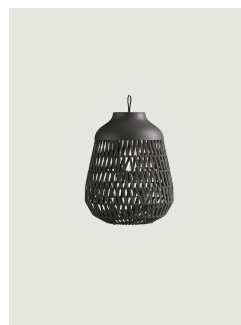

### Model Stitch Small Wall

Stitch is a family of outdoor lanterns with a strong decorative character that evokes the feeling of summer and the light emotions associated with a beach at sunset. Inspired by the world of weaving and materials, it recalls the elegant gesture of basting – used to join fabric pieces with temporary stitches before sewing them permanently.

### Options of Stitch

Stitch Large

Stitch Medium Ceiling

Stitch Medium Suspension

Stitch Medium Table - Floor

Stitch Mega