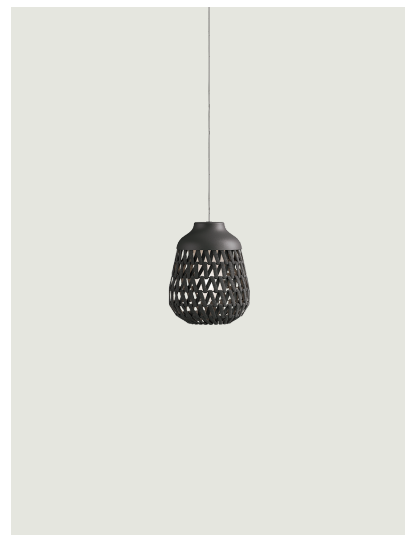

Stitch

Model Stitch Small Suspension

Stitch is a family of outdoor lanterns with a strong decorative character that evokes the feeling of summer and the light emotions associated with a beach at sunset. Inspired by the world of weaving and materials, it recalls the elegant gesture of basting – used to join fabric pieces with temporary stitches before sewing them permanently.