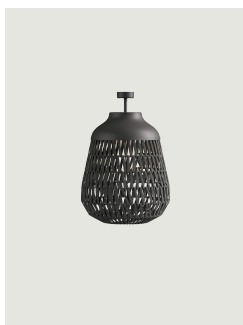

Stitch Medium Ceiling