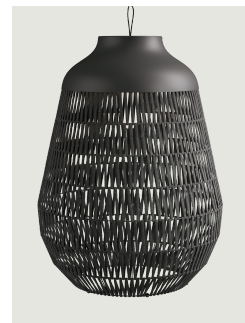

### Model Stitch Small Wall

Stitch is a family of outdoor lanterns with a strong decorative character that evokes the feeling of summer and the light emotions associated with a beach at sunset. Inspired by the world of weaving and materials, it recalls the elegant gesture of basting – used to join fabric pieces with temporary stitches before sewing them permanently.

### Options of Stitch

Stitch Large

Stitch Medium Ceiling

Stitch Medium Suspension

Stitch Medium Table - Floor

Stitch Mega