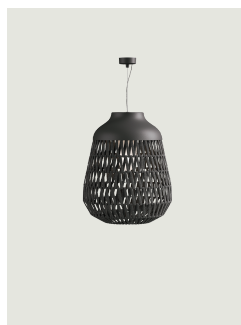

Stitch Medium Suspension