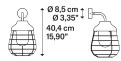

Stitch Small Wall