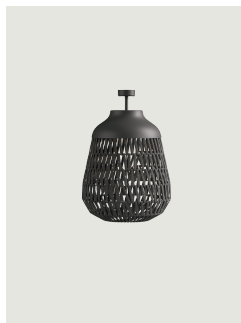

Stitch Medium Ceiling