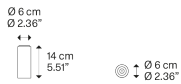

A-Tube mini

Light source

GU10 Par 16 LED
1 x 10 W

W / L max 9 cm
W / L max 3.54"

Structure: Metal

Finish	Code
Matte White – 9010	09631 1000
Matte Black – 9005	09631 2000
Coppery Bronze	09631 3500

Net weight: 0.20 kg

Parcels: 1

Connectable directly to a 4" Standard J-Box

IP20

TRIAC

220-240V