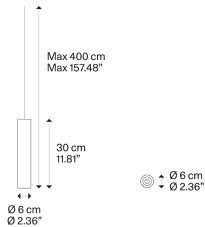

A-Tube small

Light source

GU10 Par 16 LED
1 x 10 W

W / L max 8.5 cm
W / L max 3.34"

Bulb not included

Structure: Metal

	Code
Matte White – 9010	09622 1000
Matte Black – 9005	09622 2000
Coppery Bronze	09622 3500

Net weight: 1.12 kg

Parcels: 1

Cluster suspension lamps must be installed on a *canopy*: find out more on lodes.com/en/canopies

A-Tube small

GU10 Par 16 LED
1 x 10 W

W / L max 8.5 cm
W / L max 3.34"

Photometric data

Net weight: 1.50 kg

Parcels: 1

A-Tube large

Photometric data

GU10 Par 16 LED
1 x 10 W

W / L max 9 cm
W / L max 3.54"

Options of A-Tube

A-Tube mini