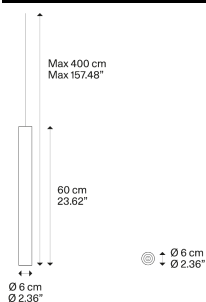

A-Tube large

Light source

GU10 Par 16 LED
1 x 10 W

W / L max 8.5 cm
W / L max 3.34"

Bulb not included

Structure: Metal

	Code
Matte White – 9010	09624 1000
Matte Black – 9005	09624 2000
Coppery Bronze	09624 3500

Net weight: 1.87 kg

Parcels: 1

Cluster suspension lamps must be installed on a *canopy*: find out more on lodes.com/en/canopies

A-Tube large

GU10 Par 16 LED
1 x 10 W

W / L max 8.5 cm
W / L max 3.34"

Photometric data

A-Tube medium

Light source

GU10 Par 16 LED
1 x 10 W

W / L max 8.5 cm
W / L max 3.34"

Bulb not included

Structure: Metal

	Code
Matte White – 9010	09623 1000
Matte Black – 9005	09623 2000
Coppery Bronze	09623 3500

Net weight: 1.50 kg

Parcels: 1

A-Tube large

Photometric data

GU10 Par 16 LED
1 x 10 W

W / L max 9 cm
W / L max 3.54"

Options of A-Tube

A-Tube mini