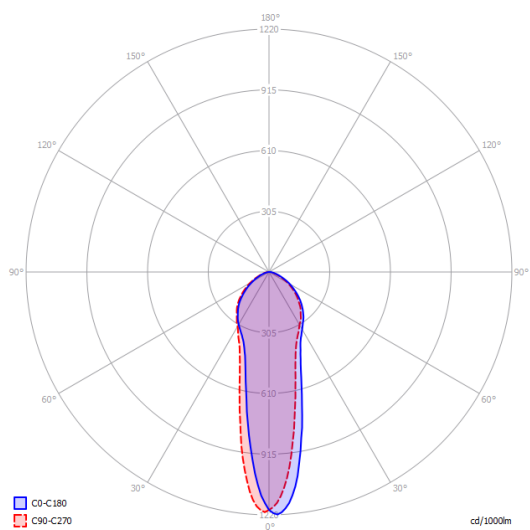

Net weight: 1.87 kg

Parcels: 1

Cluster suspension lamps must be installed on a *canopy*: find out more on lodes.com/en/canopies

A-Tube large

GU10 Par 16 LED
1 x 10 W

W / L max 8.5 cm
W / L max 3.34"

Photometric data