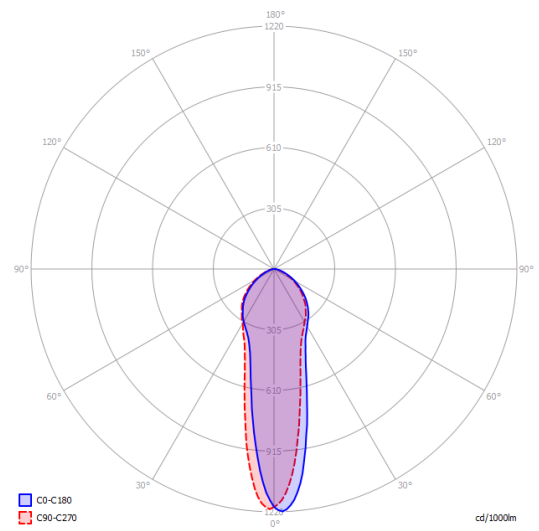

A-Tube medium

GU10 Par 16 LED
1 x 10 W

W / L max 8.5 cm
W / L max 3.34"

Photometric data