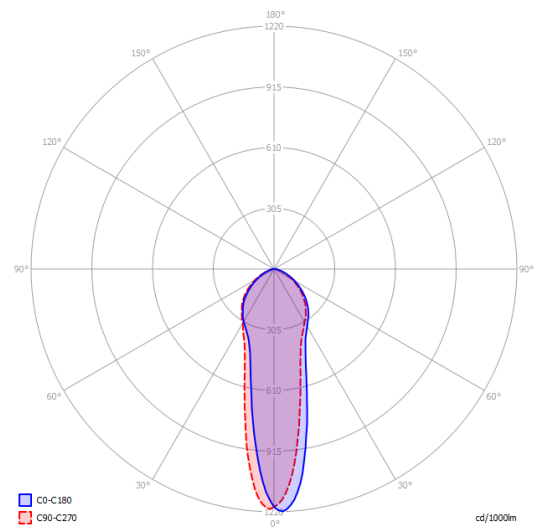

W / L max 9 cm
W / L max 3.54"

Options of A-Tube

A-Tube small

A-Tube medium

A-Tube large