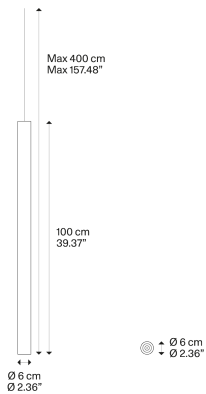

A-Tube large

Light source

GU10 Par 16 LED
1 x 10 W

W / L max 8.5 cm
W / L max 3.34"

Bulb not included

Structure: Metal

	Code
Matte White – 9010	09624 1000
Matte Black – 9005	09624 2000
Coppery Bronze	09624 3500

Net weight: 1.87 kg

Parcels: 1

Cluster suspension lamps must be installed on a *canopy*: find out more on lodes.com/en/canopies

A-Tube large

GU10 Par 16 LED
1 x 10 W

W / L max 8.5 cm
W / L max 3.34"

Photometric data

A-Tube medium

Light source

GU10 Par 16 LED
1 x 10 W

W / L max 8.5 cm
W / L max 3.34"

Bulb not included

Structure: Metal

	Code
Matte White – 9010	09623 1000
Matte Black – 9005	09623 2000
Coppery Bronze	09623 3500

W / L max 9 cm
W / L max 3.54"

Options of A-Tube

A-Tube small

A-Tube medium

A-Tube large