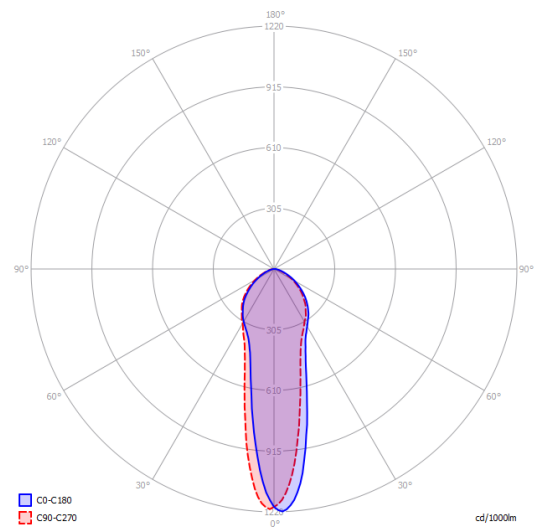

Net weight: 1.12 kg

Parcels: 1

Cluster suspension lamps must be installed on a *canopy*: find out more on lodes.com/en/canopies

A-Tube small

GU10 Par 16 LED
1 x 10 W

W / L max 8.5 cm
W / L max 3.34"

Photometric data