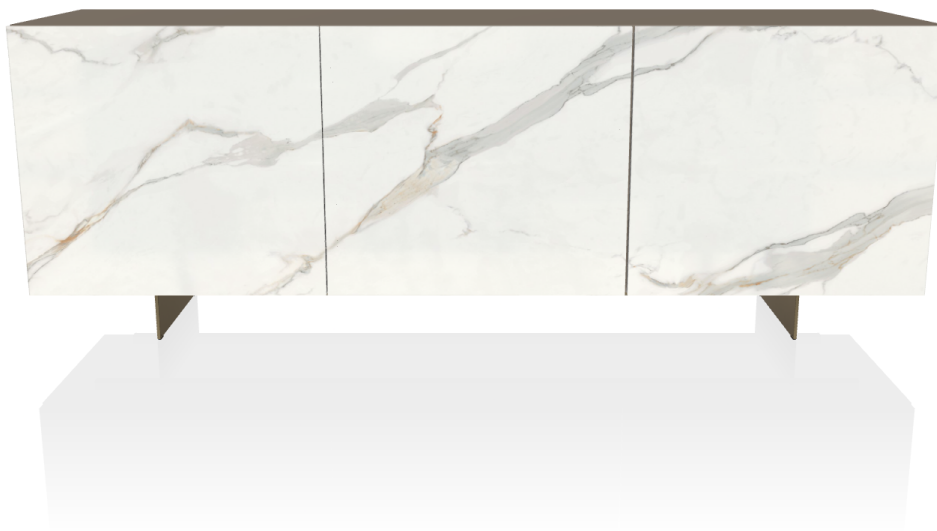

## Olympia 15.95

<i>Size</i>	<b>L 216 x W 46.5 x H 69.5</b>
<i>Side panels</i>	<b>L084 - sand</b>
<i>Doors</i>	<b>CM027A - Travertine white stone matt with supermarble extensions</b>
<i>Base</i>	<b>M028 - dark brass</b>
<i>Description</i>	<i>Sideboard with wooden frame with 3 doors, inside shelves in clear glass with base in lacquered metal</i>

## Olympia 15.97

<i>Size</i>	<b>L 216 x W 46.5 x H 79.5</b>
<i>Side panels</i>	<b>L084 - sand</b>
<i>Doors</i>	<b>CM012A - Glossy Calacatta Supreme with supermarble extensions</b>
<i>Feet</i>	<b>M328 - aged brass</b>
<i>Description</i>	<i>Sideboard with wooden frame with 3 doors, inside shelves in clear glass with feet in lacquered metal</i>