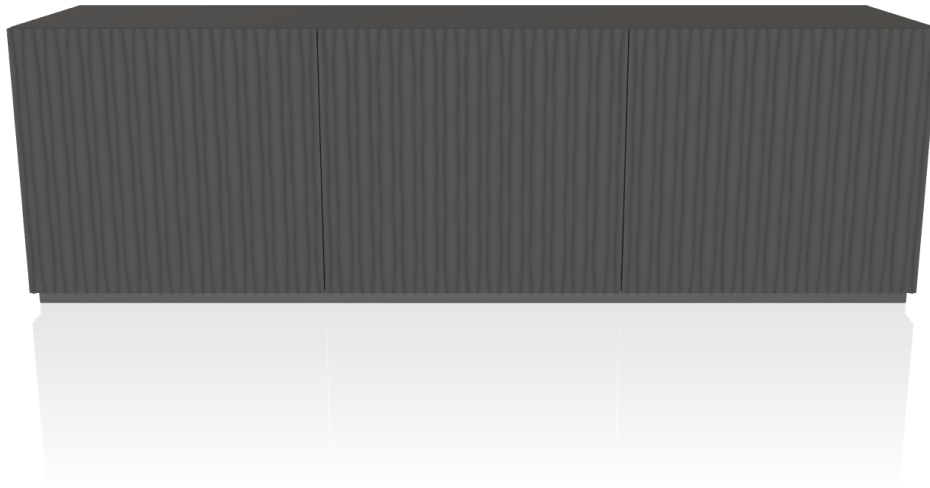

Musa 15.46

<i>Size</i>	L 144 x W 46.5 x H 69.5
<i>Side panels</i>	L087 - anthracite
<i>Doors</i>	L087 - anthracite
<i>Support</i>	M310 - anthracite
<i>Description</i>	<i>Sideboard with wooden frame with 2 doors, inside shelves in clear glass. Side panels in laquered wood and frontal panels in lacquered wood and veneer. Optional top in trasparente extra clear glass and mirrored inside drawer.</i>

Musa 15.47

Size	L 216 x W 46.5 x H 69.5
Side panels	L087 - anthracite
Doors	L087 - anthracite
Support	M310 - anthracite
Description	<i>Sideboard with wooden frame with 3 doors, inside shelves in clear glass. Side panels in laquered wood and frontal panels in lacquered wood and veneer. Optional top in trasparente extra clear glass and mirrored inside drawer.</i>

Musa 15.48

<i>Size</i>	L 144 x W 46.5 x H 81
<i>Side panels</i>	L087 - anthracite
<i>Doors</i>	L087 - anthracite
<i>Support</i>	M310 - anthracite

Description

Sideboard with wooden frame with 3 doors, inside shelves in clear glass. Frontal panels in lacquered wood and side panels in: lacquered wood and veneer. Optional feet in lacquered metal frame and optional top in transparent extra clear glass and mirrored inside drawer.

Musa 15.49

<i>Size</i>	L 216 x W 46.5 x H 81
<i>Side panels</i>	L087 - anthracite
<i>Doors</i>	L087 - anthracite
<i>Support</i>	M310 - anthracite

Description **Sideboard with wooden frame with 3 doors, inside shelves in clear glass. Frontal panels in lacquered wood and side panels in: lacquered wood and veneer. Optional feet in lacquered metal frame and optional top in transparent extra clear glass and mirrored inside drawer.**