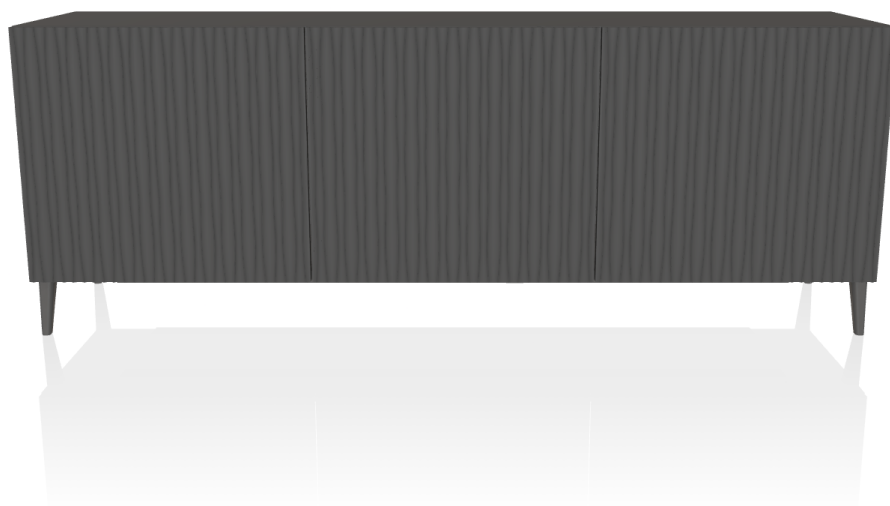

Musa 15.46

<i>Size</i>	L 144 x W 46.5 x H 69.5
<i>Side panels</i>	L087 - anthracite
<i>Doors</i>	L087 - anthracite
<i>Support</i>	M310 - anthracite
<i>Description</i>	<i>Sideboard with wooden frame with 2 doors, inside shelves in clear glass. Side panels in laquered wood and frontal panels in lacquered wood and veneer. Optional top in trasparente extra clear glass and mirrored inside drawer.</i>

Musa 15.47

Size	L 216 x W 46.5 x H 69.5
Side panels	L087 - anthracite
Doors	L087 - anthracite
Support	M310 - anthracite
Description	<i>Sideboard with wooden frame with 3 doors, inside shelves in clear glass. Side panels in laquered wood and frontal panels in lacquered wood and veneer. Optional top in trasparente extra clear glass and mirrored inside drawer.</i>

Musa 15.48

<i>Size</i>	L 144 x W 46.5 x H 81
<i>Side panels</i>	L087 - anthracite
<i>Doors</i>	L087 - anthracite
<i>Support</i>	M310 - anthracite

Description

Sideboard with wooden frame with 3 doors, inside shelves in clear glass. Frontal panels in lacquered wood and side panels in: lacquered wood and veneer. Optional feet in lacquered metal frame and optional top in transparent extra clear glass and mirrored inside drawer.

Musa 15.49

<i>Size</i>	L 216 x W 46.5 x H 81
<i>Side panels</i>	L087 - anthracite
<i>Doors</i>	L087 - anthracite
<i>Support</i>	M310 - anthracite

Description **Sideboard with wooden frame with 3 doors, inside shelves in clear glass. Frontal panels in lacquered wood and side panels in: lacquered wood and veneer. Optional feet in lacquered metal frame and optional top in transparent extra clear glass and mirrored inside drawer.**