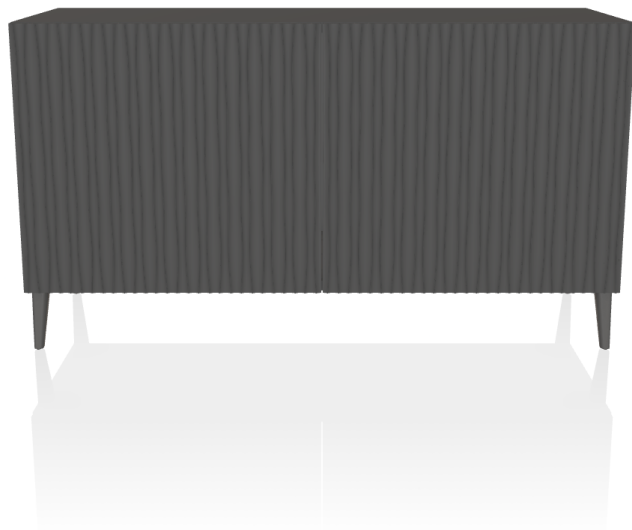

Musa 15.46

<i>Size</i>	L 144 x W 46.5 x H 69.5
<i>Side panels</i>	L087 - anthracite
<i>Doors</i>	L087 - anthracite
<i>Support</i>	M310 - anthracite
<i>Description</i>	<i>Sideboard with wooden frame with 2 doors, inside shelves in clear glass. Side panels in laquered wood and frontal panels in lacquered wood and veneer. Optional top in trasparente extra clear glass and mirrored inside drawer.</i>

Musa 15.47

Size	L 216 x W 46.5 x H 69.5
Side panels	L087 - anthracite
Doors	L087 - anthracite
Support	M310 - anthracite
Description	<i>Sideboard with wooden frame with 3 doors, inside shelves in clear glass. Side panels in laquered wood and frontal panels in lacquered wood and veneer. Optional top in trasparente extra clear glass and mirrored inside drawer.</i>

Musa 15.48

<i>Size</i>	L 144 x W 46.5 x H 81
<i>Side panels</i>	L087 - anthracite
<i>Doors</i>	L087 - anthracite
<i>Support</i>	M310 - anthracite

Description

Sideboard with wooden frame with 3 doors, inside shelves in clear glass. Frontal panels in lacquered wood and side panels in: lacquered wood and veneer. Optional feet in lacquered metal frame and optional top in transparent extra clear glass and mirrored inside drawer.

Musa 15.49

<i>Size</i>	L 216 x W 46.5 x H 81
<i>Side panels</i>	L087 - anthracite
<i>Doors</i>	L087 - anthracite
<i>Support</i>	M310 - anthracite

Description **Sideboard with wooden frame with 3 doors, inside shelves in clear glass. Frontal panels in lacquered wood and side panels in: lacquered wood and veneer. Optional feet in lacquered metal frame and optional top in transparent extra clear glass and mirrored inside drawer.**