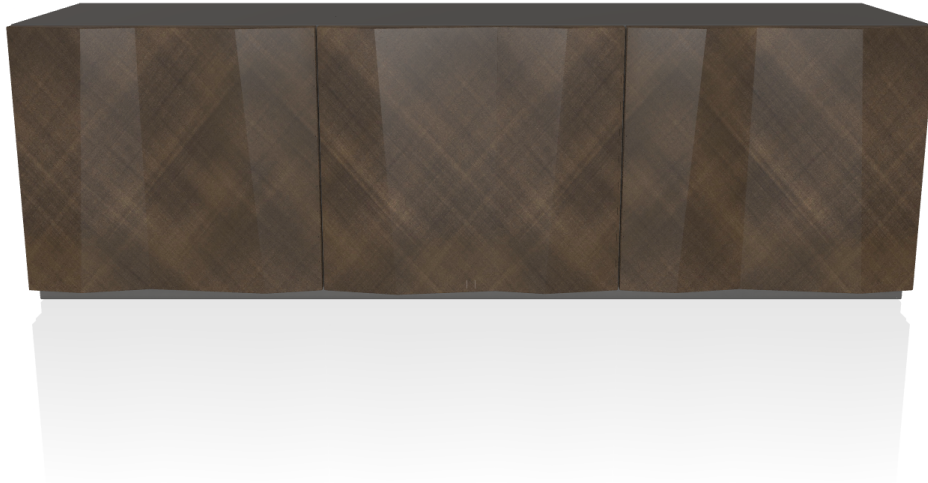

Kunta 15.90

<i>Size</i>	L 144 x W 46.5 x H 69.5 cm
<i>Side panels</i>	L087 - anthracite
<i>Doors</i>	L096 - Brushed bronze
<i>Base</i>	M310 - anthracite
<i>Description</i>	<i>Sideboard with wooden frame with 2 doors, inside shelves in clear glass. Side panels in laquered wood and frontal panels in lacquered wood</i>

Kunta 15.91

<i>Size</i>	L 216 x W 46.5 x H 69.5 cm
<i>Side panels</i>	L087 - anthracite
<i>Doors</i>	L096 - Brushed bronze
<i>Base</i>	M310 - anthracite
<i>Description</i>	<i>Sideboard with wooden frame with 3 doors, inside shelves in clear glass. Side panels in lacquered wood and frontal panels in lacquered wood</i>

Kunta 15.92

Size	L 144 x W 46.5 x H 79.5 cm
Side panels	L087 - anthracite
Doors	L096 - Brushed bronze
Feet	M328 - aged brass
Description	<i>Sideboard with wooden frame with 2 doors, inside shelves in clear glass. Side panels in lacquered wood and frontal panels in lacquered wood</i>

Kunta 15.93

Size	L 216 x W 46.5 x H 79.5 cm
Side panels	L087 - anthracite
Doors	L096 - Brushed bronze
Feet	M328 - aged brass
Description	<i>Sideboard with wooden frame with 3 doors, inside shelves in clear glass. Side panels in lacquered wood and frontal panels in lacquered wood</i>