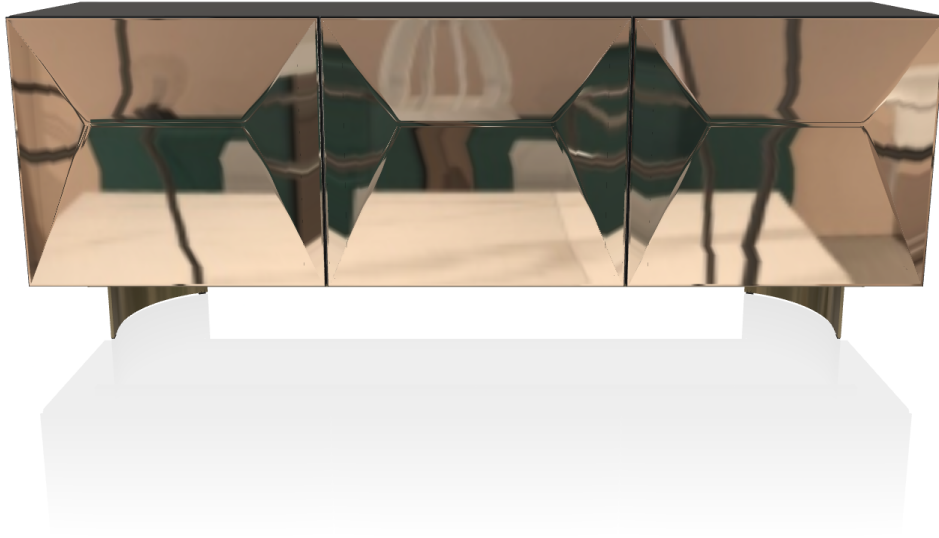

Eden 15.85

| | |
|--------------------|---|
| <i>Size</i> | L 144 x W 46.5 x H 69.5 cm |
| <i>Doors</i> | C303 - smoke grey mirror |
| <i>Side panels</i> | L087 - anthracite |
| <i>Base</i> | M310 - anthracite |
| <i>Description</i> | <i>Sideboard with wooden frame with 2 doors, inside shelves in clear glass. Side panels in laquered wood and frontal panels in lacquered wood and veneer. Optional top in trasparente extra clear glass and mirrored inside drawer.</i> |

Eden 15.86

| | |
|--------------------|--|
| <i>Size</i> | L 216 x W 46.5 x H 69.5 cm |
| <i>Doors</i> | C303 - smoke grey mirror |
| <i>Side panels</i> | L087 - anthracite |
| <i>Base</i> | M310 - anthracite |
| <i>Description</i> | <i>Sideboard with wooden frame with 3 doors, inside shelves in clear glass. Side panels in lacquered wood and frontal panels in lacquered wood and veneer. Optional top in transparent extra clear glass and mirrored inside drawer.</i> |

Eden 15.87

| | |
|--------------------|--|
| <i>Size</i> | L 144 x W 46.5 x H 82 cm |
| <i>Doors</i> | C301 - Bronze mirror |
| <i>Side panels</i> | L087 - anthracite |
| <i>Feet</i> | M328 - aged brass |
| <i>Description</i> | <i>Sideboard with wooden frame with 3 doors, inside shelves in clear glass. Frontal panels in lacquered wood and side panels in: lacquered wood and veneer. Optional feet in lacquered metal frame and optional top in transparent extra clear glass and mirrored inside drawer.</i> |

Eden 15.88

| | |
|--------------------|--|
| <i>Size</i> | L 216 x W 46.5 x H 82 cm |
| <i>Doors</i> | C301 - Bronze mirror |
| <i>Side panels</i> | L087 - anthracite |
| <i>Feet</i> | M328 - aged brass |
| <i>Description</i> | <i>Sideboard with wooden frame with 3 doors, inside shelves in clear glass. Frontal panels in lacquered wood and side panels in: lacquered wood and veneer. Optional feet in lacquered metal frame and optional top in transparent extra clear glass and mirrored inside drawer.</i> |