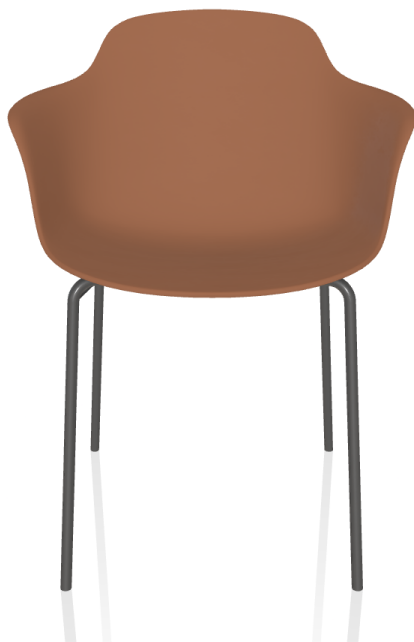

Mood Covered 34.18r

<i>Size</i>	L 61 x W 57 x H 81/46
<i>Frame</i>	L109 - natural oak
<i>Shell</i>	Z031 - white
<i>Frame details</i>	M326 - natural silver
<i>Lining</i>	TRP04 - white

Description **Chair with arms and Solid wood frame. Seat and back in Polypropylene. Chair with Solid wood frame. Seat and back in Polypropylene. Upholstered and covered shell in Eco leather, Premium Eco leather, Technical velvet, Lulù fabric, Mambo fabric, tessuto Nordic, Pure Virgin Wool, Velvet, Decò fabric, Kvadrat Field/Coda fabric or Premium Nappa Leather.**

Mood 34.19

<i>Size</i>	L 61 x W 57 x H 81/46
<i>Frame</i>	M325 - gold
<i>Shell</i>	Z031 - white
<i>Description</i>	<i>Chair with arms and lacquered metal frame (rounded legs). Seat and back in Polypropylene.</i>