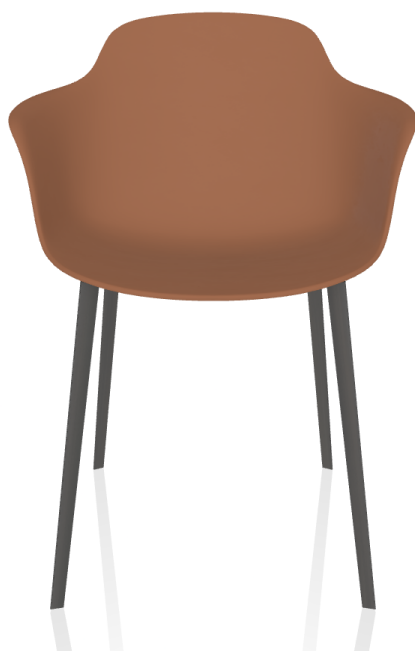

Mood Covered 34.19r

<i>Size</i>	L 61 x W 57 x H 81/46
<i>Frame</i>	M325 - gold
<i>Shell</i>	Z031 - white
<i>Lining</i>	TRP04 - white

Description

Chair with arms and lacquered metal frame (rounded legs). Seat and back in Polypropylene. Chair with Solid wood frame. Seat and back in Polypropylene. Upholstered and covered shell in Eco leather, Premium Eco leather, Technical velvet, Lulù fabric, Mambo fabric, tessuto Nordic, Pure Virgin Wool, Velvet, Decò fabric, Kvadrat Field/ Coda fabric or Premium Nappa Leather.

Mood 34.20

<i>Size</i>	L 61 x W 57 x H 81/46
<i>Frame</i>	M328 - aged brass
<i>Shell</i>	Z006 - light grey
<i>Description</i>	<i>Chair with arms and lacquered metal frame (triangular legs). Seat and back in Polypropylene.</i>