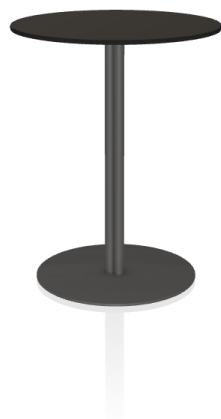

Club Low 52.92

<i>Size</i>	Ø 47 x H 75.5
<i>Frame</i>	M055 - black
<i>Description</i>	<i>Base in stainless steel equipped for laminate, alucompact and melamine tops.</i>

1 x P.01 Laminate Top round 12 mm thick p.01

<i>Size</i>	Ø 60 x H 1.2
<i>Top</i>	PS03 - black
<i>Description</i>	Laminate top.

Club High 52.93

<i>Size</i>	Ø 47 x H 109.5
<i>Frame</i>	M055 - black
<i>Description</i>	<i>Base in stainless steel equipped for laminate, alucompact and melamine tops.</i>

1 x P.01 Laminate Top round 12 mm thick p.01

<i>Size</i>	Ø 60 x H 1.2
<i>Top</i>	PS03 - black
<i>Description</i>	Laminate top.

Club Low Outdoor 52.92out

<i>Size</i>	Ø 47 x H 75.5
<i>Frame</i>	M310X - anthracite
<i>Description</i>	<i>Base in stainless steel for outdoor equipped for laminate and alucompact.</i>

1 x P.01 Laminate Top round 12 mm thick p.01

<i>Size</i>	Ø 60 x H 1.2
<i>Top</i>	PS03 - black
<i>Description</i>	Laminate top.

Club High Outdoor 52.93out

<i>Size</i>	Ø 47 x H 109.5
<i>Frame</i>	M310X - anthracite
<i>Description</i>	<i>Base in stainless steel for outdoor equipped for laminate and alucompact.</i>