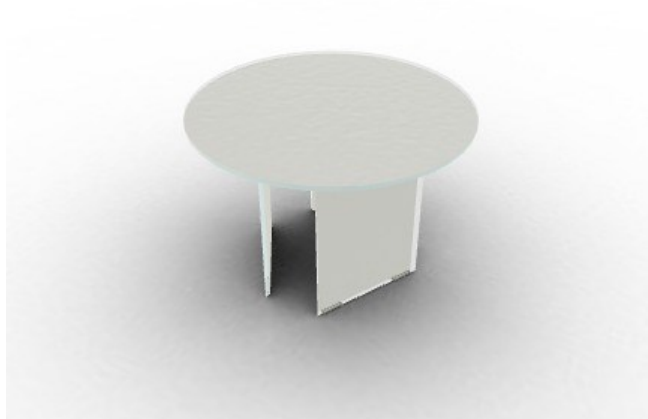

LAGUNE

The Lagune coffee tables explore the potential of glass, offering visual solidity and distinctive style. Suitable for any environment, these coffee tables of various heights and dimensions combine design and functionality, enhancing the aesthetic qualities of the material through particular finishes and invisible details.

Total Height:	40 cm
Width:	60 cm
Depth:	60 cm
Top:	TEMPERED GLASS / HEMP
Frame:	TEMPERED GLASS / HEMP

LAGUNE

The Lagune coffee tables explore the potential of glass, offering visual solidity and distinctive style. Suitable for any environment, these coffee tables of various heights and dimensions combine design and functionality, enhancing the aesthetic qualities of the material through particular finishes and invisible details.

Total Height:	35 cm
Width:	90 cm
Depth:	90 cm
Top:	TEMPERED GLASS / HEMP
Frame:	TEMPERED GLASS / HEMP