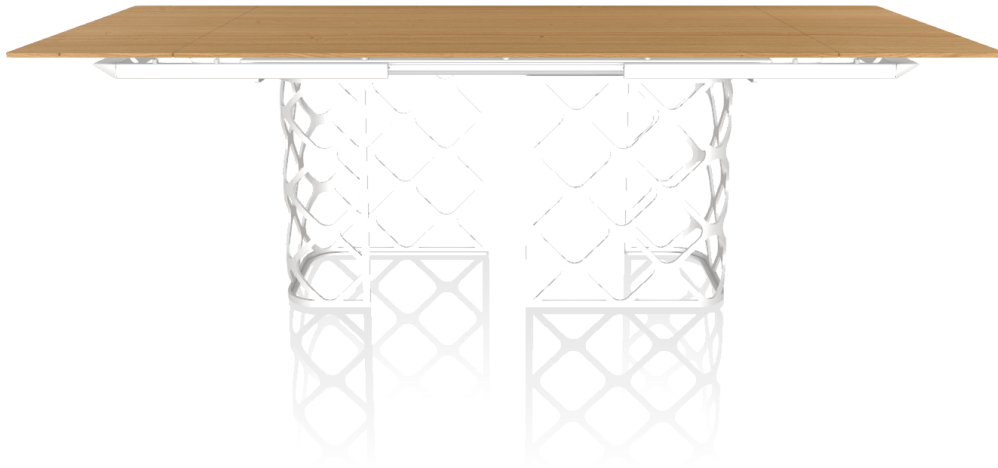

Majesty 20.85

Size	L 160/200/240 x W 90 x H 75
Top	L009 - natural oak
Frame	M306 - white
Description	<i>Table with extensions and lacquered metal frame. Top in Veneer wood, Glossy glass, Velvet matt anti- scratch lacquered glass, SuperCeramic or SuperMarble.</i>

B 4 LIVING Spa

Via Direttissima del Conero, 51
60021 Camerano (AN) - Italy
REA. AN n° 200112 - P.IVA
02595260429
cap. soc. € 800.000,00 i.v
Iscr.Reg.Imp. AN n° 02595260429
Direzione e coordinamento:
Colombini Group Spa

ITALY

Tel. +39.071.7300032
Fax +39.071.7300036
info@bontempi.it
bontempi.it

EXPORT

Tel. +39.071.7300032
Fax +39.071.7300036
info@bontempicasa.com
bontempicasa.com