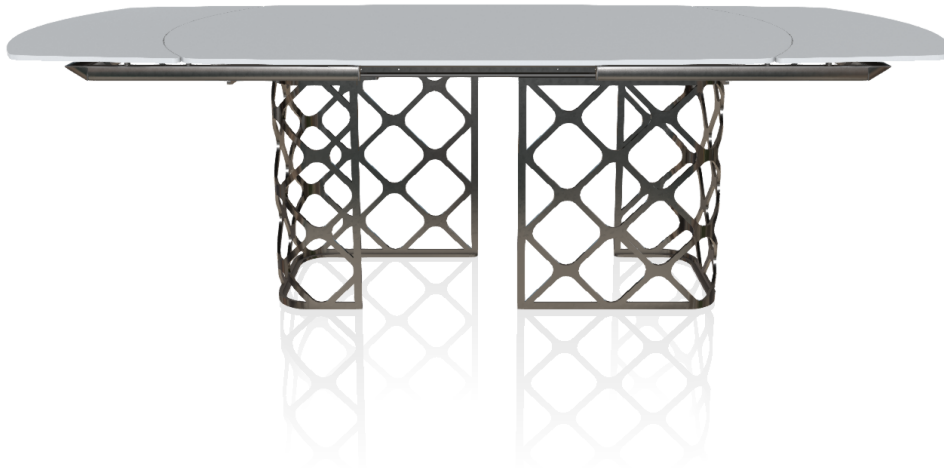

Majesty 20.86

<i>Size</i>	L 170/210/250 x W 106 x H 75
<i>Top</i>	C180S - white velvet matt
<i>Frame</i>	M326 - natural silver
<i>Description</i>	<i>Table with extensions and lacquered metal frame. Top in Glossy glass and Velvet matt anti-scratch lacquered glass.</i>

B 4 LIVING Spa

Via Direttissima del Conero, 51
60021 Camerano (AN) - Italy
REA. AN n° 200112 - P.IVA
02595260429
cap. soc. € 800.000,00 i.v
Iscr.Reg.Imp. AN n° 02595260429
Direzione e coordinamento:
Colombini Group Spa

ITALY

Tel. +39.071.7300032
Fax +39.071.7300036
info@bontempi.it
bontempi.it

EXPORT

Tel. +39.071.7300032
Fax +39.071.7300036
info@bontempicasa.com
bontempicasa.com