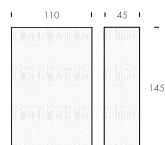

8643

8645

8644

**Coated**  
struttura brushed bronzo/*brushed bronze structure* (SP83);  
top vetro verniciato nero/*back-painted black glass top* (V02).

**Coated**  
struttura brushed bronzo/  
brushed bronze structure (SP83);  
top vetro verniciato nero/  
back-painted black glass top (V02).