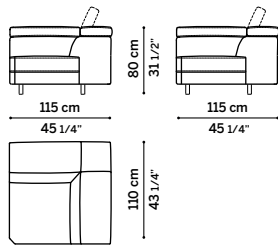

ANGOLO - CORNER