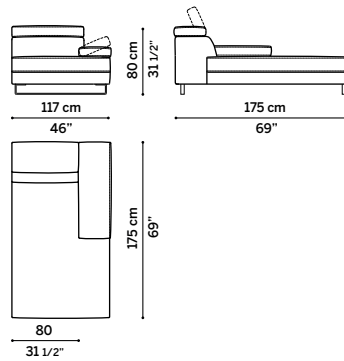

CHAISE LONGUE