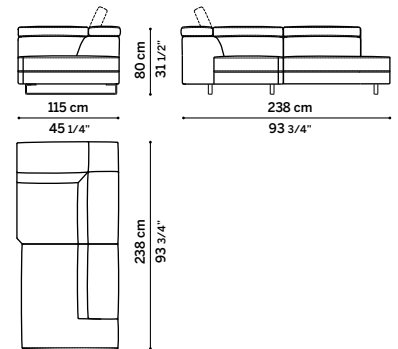

Livio

Struttura portante: in legno rivestita con poliuretano espanso a densità differenziate e sistema di molleggio a cinghie elastiche incrociate.

Imbottitura: cuscini di seduta e di schienale in poliuretano espanso a densità differenziate.

Schienale e bracciolo con meccanismo regolabile in varie posizioni.

Meccanica: disponibile con sistema recliner elettrico integrato.

Piedini: in metallo, disponibile con finitura cromato lucido o verniciata antracite h 12 cm.

Frame: wooden frame padded with differentiated-density polyurethane foam and spring system with intertwined elastic straps.

Cushions: seat and back cushions made from differentiated-density polyurethane foam.

Adjustable backrest and armrest in different positions.

Recliner: available electric powered recliner.

Feet: shiny metal or anthracite varnished feet, h 12 cm.

ANGOLO - CORNER

CHAISE LONGUE

MERIDIEN

COMPOSIZIONI - COMPOSITIONS

cod. **128017**
cod. **129016**

cod. **128028**
cod. **129027**

cod. **332017**
cod. **333016**

cod. **332028**
cod. **333027**