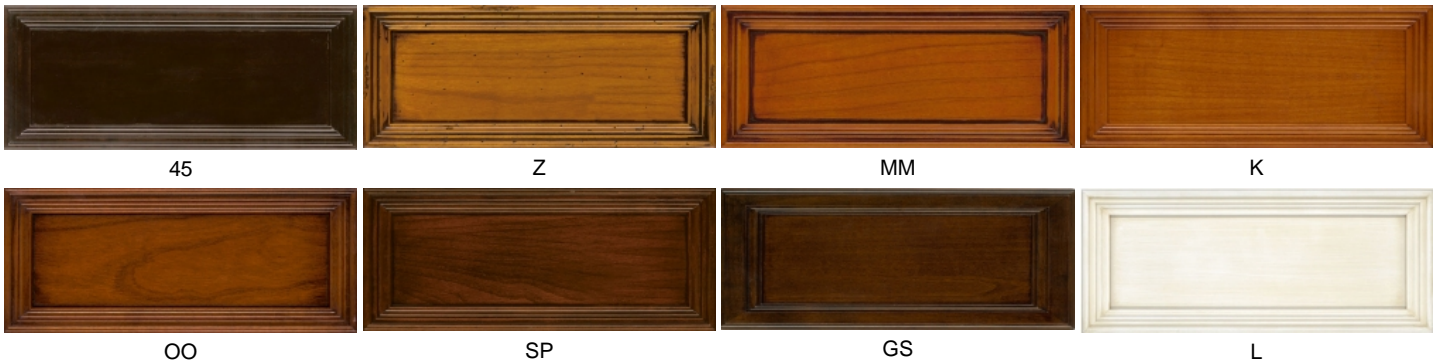

DINING TABLE GARDONE

Art.no.: 3858

Measurement: 180(300)x100/77 cm

Description: Dining table with 2 side leaves rectangular, classical style. Legs in solid beech, tabletop veneered in cherry. Will be delivered disassembled.

Finishes