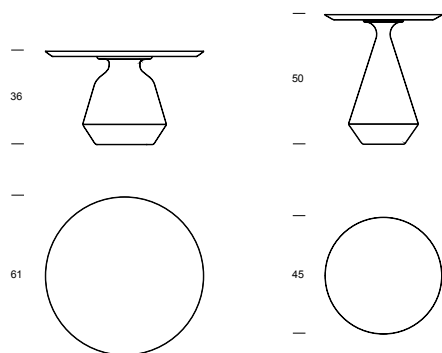

AMIRA

design by Davide Bozzini

art. 6273

FINITURE TOP TOP FINISHING

14
NOCE CANALETTO
CANALETTO WALNUT

16
ROVERE SCURO
TERMOTRATTATO
DARK OAK HEAT-TREATED

17
ROVERE NATURALE
NATURAL OAK

FINITURE BASE BASE FINISHING