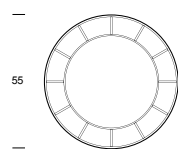

AMBURGO

design by Studio 28

art. 6285

art. 6286

art. 6287

FINITURE BASE BASE FINISHING

72
METALLO CROMATO
METAL CHROME

74
CROMO NERO
BLACK CHROME