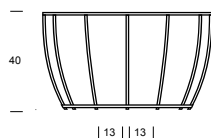

AMBURGO

design by Studio 28

art. 6285

art. 6286

art. 6287

FINITURE BASE BASE FINISHING

72
METALLO CROMATO
METAL CHROME

74
CROMO NERO
BLACK CHROME