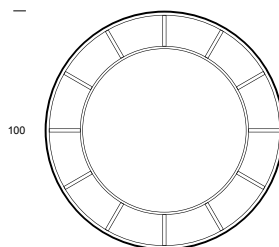

AMBURGO

design by Studio 28

art. 6285

art. 6286

art. 6287

FINITURE BASE BASE FINISHING

72
METALLO CROMATO
METAL CHROME

74
CROMO NERO
BLACK CHROME