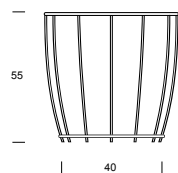

AMBURGO

design by Studio 28

art. 6285

art. 6286

art. 6287

FINITURE BASE BASE FINISHING

72
METALLO CROMATO
METAL CHROME

74
CROMO NERO
BLACK CHROME