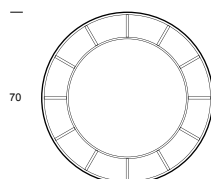

AMBURGO

design by Studio 28

art. 6285

art. 6286

art. 6287

FINITURE BASE BASE FINISHING

72
METALLO CROMATO
METAL CHROME

74
CROMO NERO
BLACK CHROME