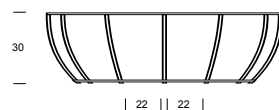

AMBURGO

design by Studio 28

FINITURE BASE BASE FINISHING

FINITURE PIANO VETRO GLASS TOP FINISHING