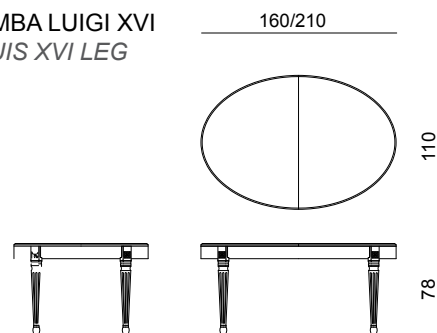

D - GAMBA IMPERO
D - EMPIRE LEG

H - GAMBA LUIGI XVI
H - LOUIS XVI LEG

M - GAMBA LUIGI XV
M - LOUIS XV LEG

TAVOLO COMPLETO (monocolore)
COMPLETE TABLE (monochrome)

A FINITURE LACCATA (vedi scheda **A**)
PAINTED FINISHING (look layout A)

B TINTE LEGNO (vedi scheda **B**)
WOOD STAINED (look layout B)

OPTIONAL (top)
OPTIONAL (top)

C TINTE LEGNO (vedi scheda **C**)
WOOD STAINED (look layout C)