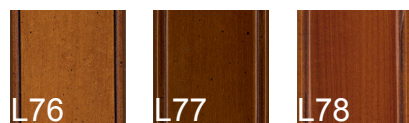

D - GAMBA IMPERO
D - EMPIRE LEG

H - GAMBA LUIGI XVI
H - LOUIS XVI LEG

M - GAMBA LUIGI XV
M - LOUIS XV LEG

TAVOLO COMPLETO (monocolore)
COMPLETE TABLE (monochrome)

A FINITURE LACCATA (vedi scheda **A**)
PAINTED FINISHING (look layout A)

B TINTE LEGNO (vedi scheda **B**)
WOOD STAINED (look layout B)

OPTIONAL (top)
OPTIONAL (top)

C TINTE LEGNO (vedi scheda **C**)
WOOD STAINED (look layout C)