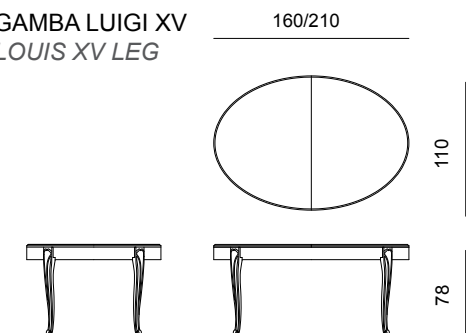

D - GAMBA IMPERO
D - EMPIRE LEG

H - GAMBA LUIGI XVI
H - LOUIS XVI LEG

M - GAMBA LUIGI XV
M - LOUIS XV LEG

TAVOLO COMPLETO (monocolore)
COMPLETE TABLE (monochrome)

A FINITURE LACCATA (vedi scheda **A**)
PAINTED FINISHING (look layout A)

B TINTE LEGNO (vedi scheda **B**)
WOOD STAINED (look layout B)

OPTIONAL (top)
OPTIONAL (top)

C TINTE LEGNO (vedi scheda **C**)
WOOD STAINED (look layout C)