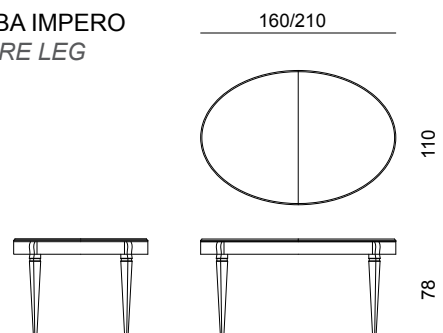

D - GAMBA IMPERO
D - EMPIRE LEG

H - GAMBA LUIGI XVI
H - LOUIS XVI LEG

M - GAMBA LUIGI XV
M - LOUIS XV LEG

TAVOLO COMPLETO (monocolore)
COMPLETE TABLE (monochrome)

A FINITURE LACCATA (vedi scheda **A**)
PAINTED FINISHING (look layout A)