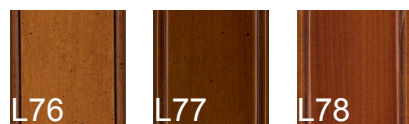

# ALEXANDER art.1669

**MOBILE COMPLETO (monocolore)**  
COMPLETE FURNITURE (monochrome)

**A** FINITURE LACCATA (vedi scheda **A**)  
PAINTED FINISHING (look layout **A**)

**B** TINTE LEGNO (vedi scheda **B**)  
WOOD STAINED (look layout **B**)

**OPTIONAL (schiena)**  
OPTIONAL (back)

**C** TINTE LEGNO (vedi scheda **C**)  
WOOD STAINED (look layout **C**)