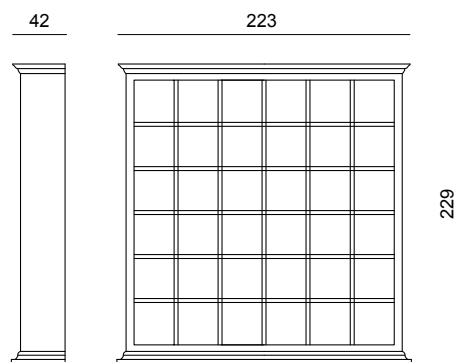

# ALEXANDER art.1669

**MOBILE COMPLETO (monocolore)**  
COMPLETE FURNITURE (monochrome)

**A** FINITURE LACCATA (vedi scheda **A**)  
PAINTED FINISHING (look layout **A**)

**B** TINTE LEGNO (vedi scheda **B**)  
WOOD STAINED (look layout **B**)