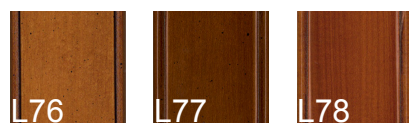

TAVOLINO COMPLETO (monocolore)
COMPLETE COFFEE TABLE (monochrome)

A FINITURE LACCATA (vedi scheda **A**)
PAINTED FINISHING (look layout **A**)

B TINTE LEGNO (vedi scheda **B**)
WOOD STAINED (look layout **B**)

OPTIONAL (top)
OPTIONAL (top)

C TINTE LEGNO (vedi scheda **C**)
WOOD STAINED (look layout **C**)